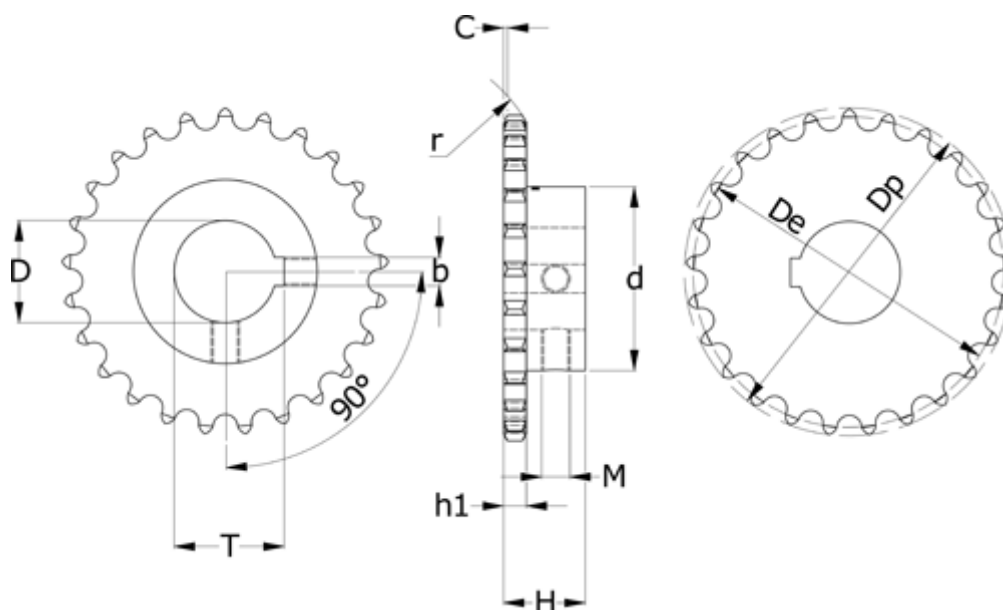

Article number: 616011007016022

Description: Sprocket 12 B-1 Z=16 simplex
bore 22H7 with keyway

Measures

b = 6	M = M5
C = 2	Number of teeth = 16
d = 75	Pitch = 19.05
D = 22	r = 19
De = 97.65	t = 24.8
Dp = 105.5	
H = 35	
h1 = 11.1	